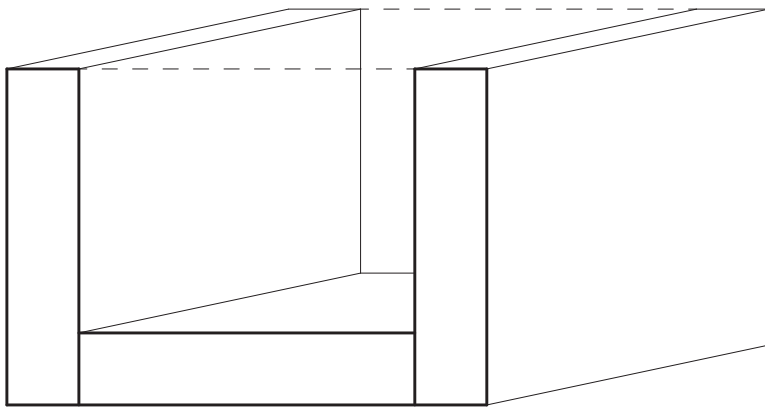

MOULDINGS ONE

Scale 1/2 = 1"

French Country Large Beam Wrap

2033 [3/4 x 5]

S4S [3/4 x 9]

Scale 1/2 = 1"

French Country Small Beam Wrap

S4S [3/4 x 3-1/2]