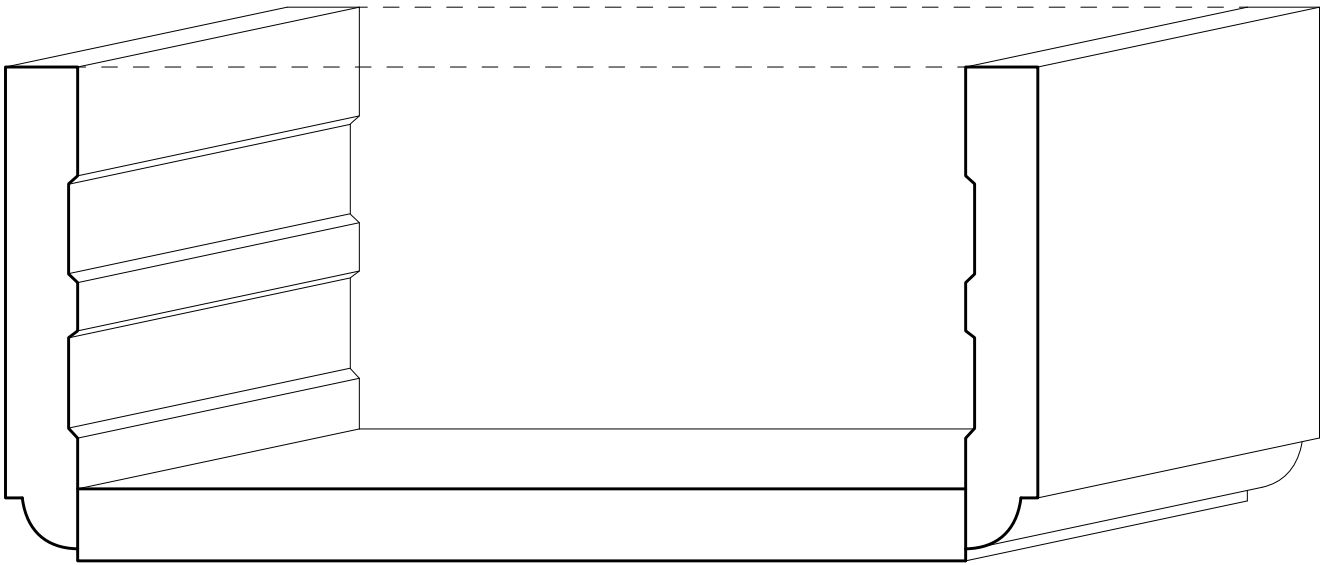

MOULDINGS ONE

Scale 1/2 = 1"

French Country Large Beam Wrap

2033 [3/4 x 5]

S4S [3/4 x 9]

Scale 1/2 = 1"

French Country Small Beam Wrap

S4S [3/4 x 3-1/2]