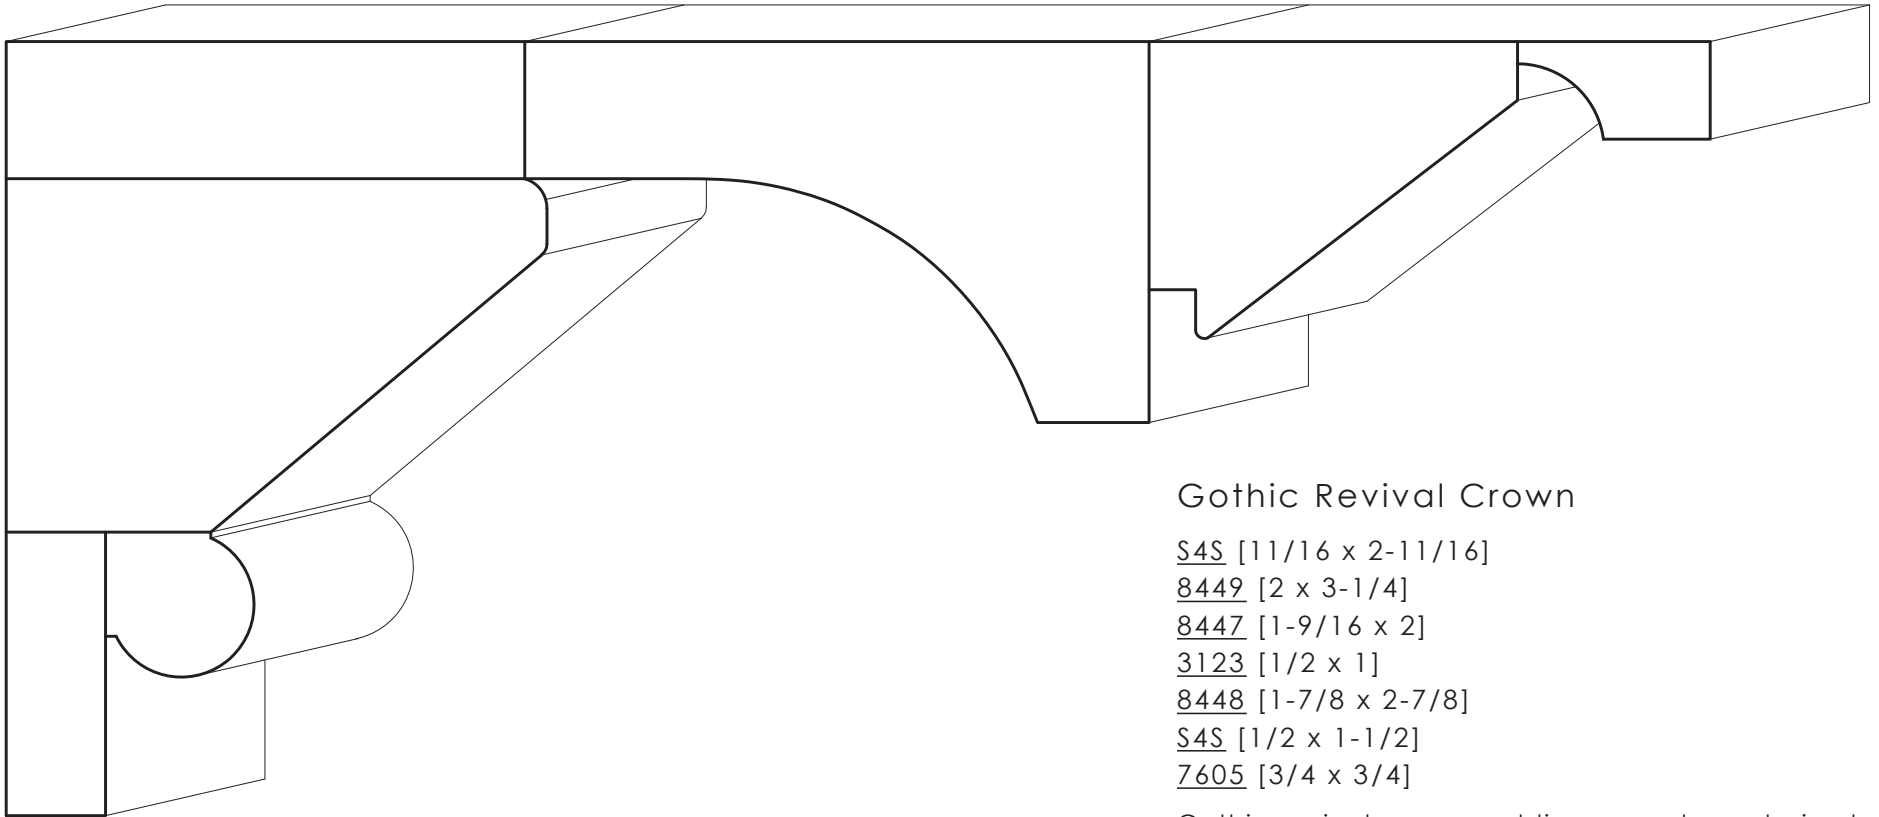

MOULDINGS ONE

Gothic Revival Crown

S4S [11/16 x 2-11/16]

8449 [2 x 3-1/4]

8447 [1-9/16 x 2]

3123 [1/2 x 1]

8448 [1-7/8 x 2-7/8]

S4S [1/2 x 1-1/2]

7605 [3/4 x 3/4]

Gothic revival crown moldings are characterized for their famous pointed arches and ornate details. These mouldings can give any room a sense of magnitude and verticality both of which are central to gothic revival style.