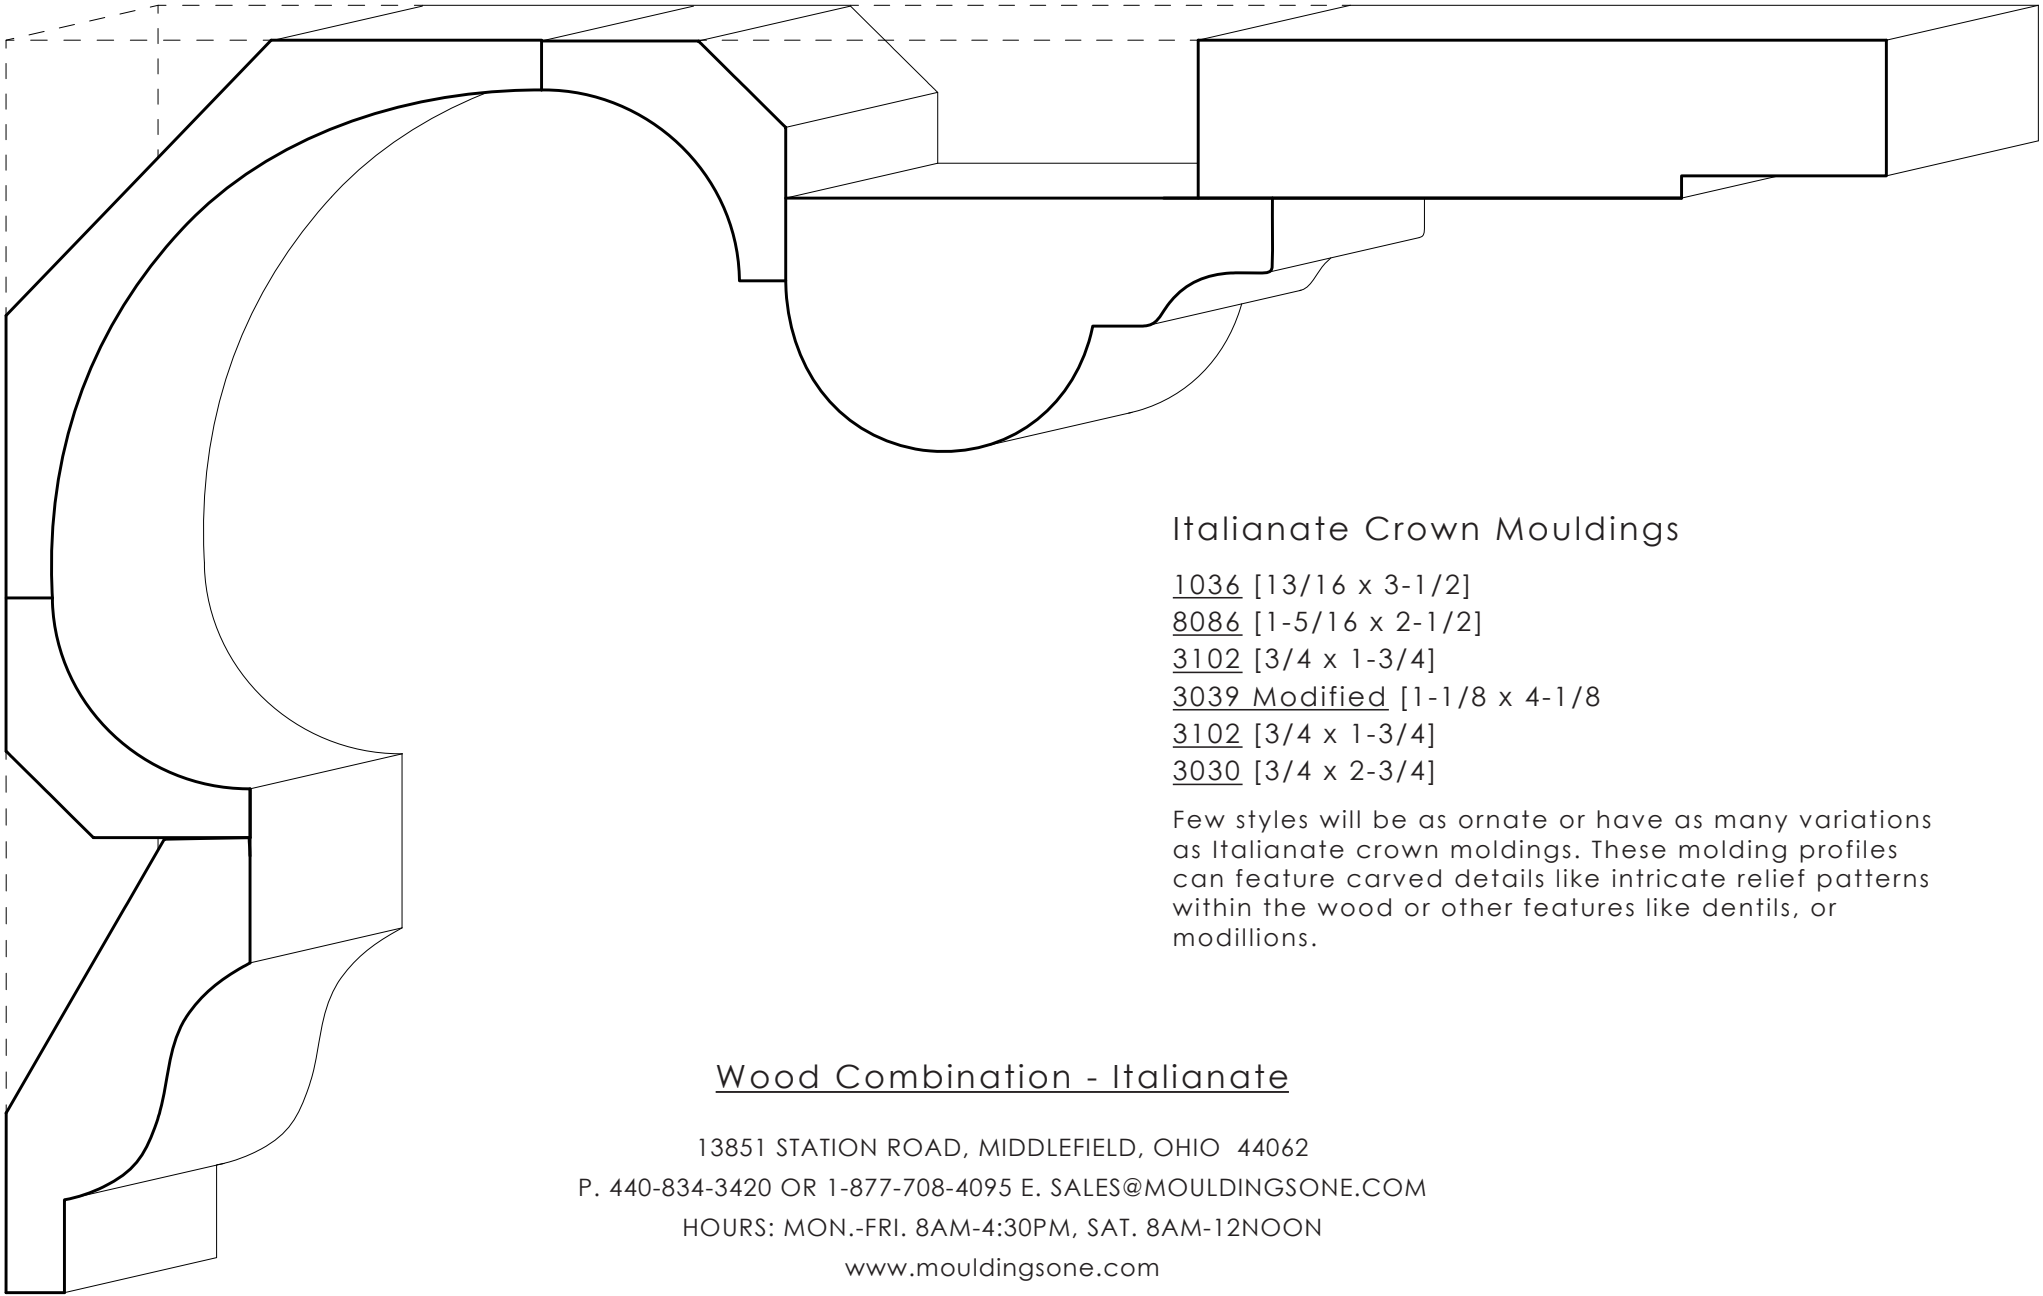

MOULDINGS ONE

Italianate Crown Mouldings

1036 [13/16 x 3-1/2]

8086 [1-5/16 x 2-1/2]

3102 [3/4 x 1-3/4]

3039 Modified [1-1/8 x 4-1/8]

3102 [3/4 x 1-3/4]

3030 [3/4 x 2-3/4]

MOULDINGS ONE

Italianate Casing

5215 [7/8 x 1-7/8]

3103 [1/2 x 1/2]

8051 [5/8 x 5-1/2]

While decorative, Italianate style casing and trim is both bold and symmetrical. Adhering to classical design principles helps to ensure visual harmony no matter how decorative the casing profile. This design philosophy allows homes to incorporate flourishes and details without permanently dating a space.

Italianate Plinth Block

8548 [1-5/8 x 5-3/4]

Italianate style plinths are typically much larger than other architectural styles to deliver a strong vertical emphasis on the structure of the room helping it to appear larger and more grandiose. The Italianate plinth is typically painted a lighter color than the wall to provide a bold contrast as well.

MOULDINGS ONE

Italianate Baseboard

5215 [7/8 x 1-7/8]

S4S [7/8 x 7]

Italianate style baseboards are a fundamental element of crafting the elegant and sophisticated grandeur of Italian renaissance architecture. This style is grander, wider, and bolder than most others, incorporating decorative details like scrolling leaves and other floral motifs to create a baseboard that was as imposing as it was beautiful.