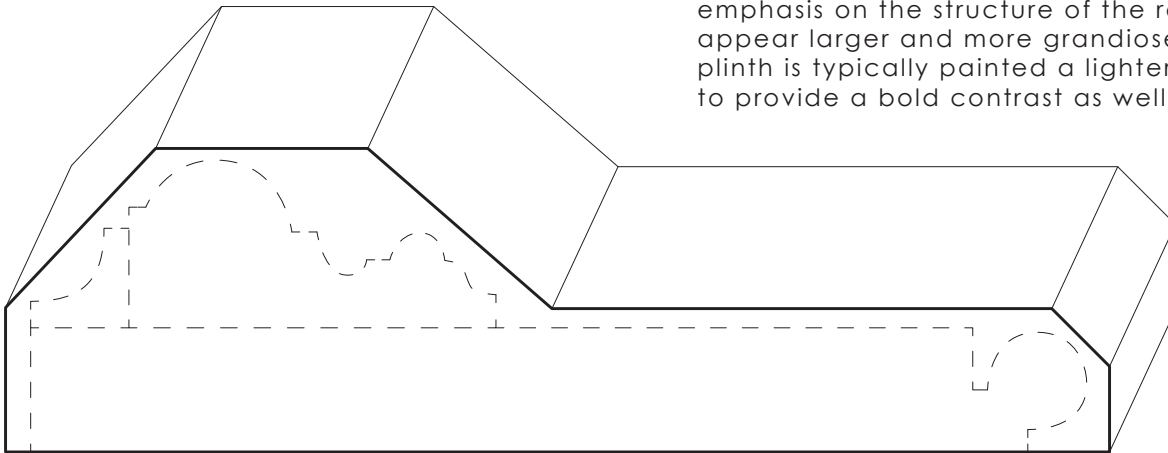

MOULDINGS ONE

Italianate Casing

5215 [7/8 x 1-7/8]

3103 [1/2 x 1/2]

8051 [5/8 x 5-1/2]

While decorative, Italianate style casing and trim is both bold and symmetrical. Adhering to classical design principles helps to ensure visual harmony no matter how decorative the casing profile. This design philosophy allows homes to incorporate flourishes and details without permanently dating a space.

Italianate Plinth Block

8548 [1-5/8 x 5-3/4]

Italianate style plinths are typically much larger than other architectural styles to deliver a strong vertical emphasis on the structure of the room helping it to appear larger and more grandiose. The Italianate plinth is typically painted a lighter color than the wall to provide a bold contrast as well.