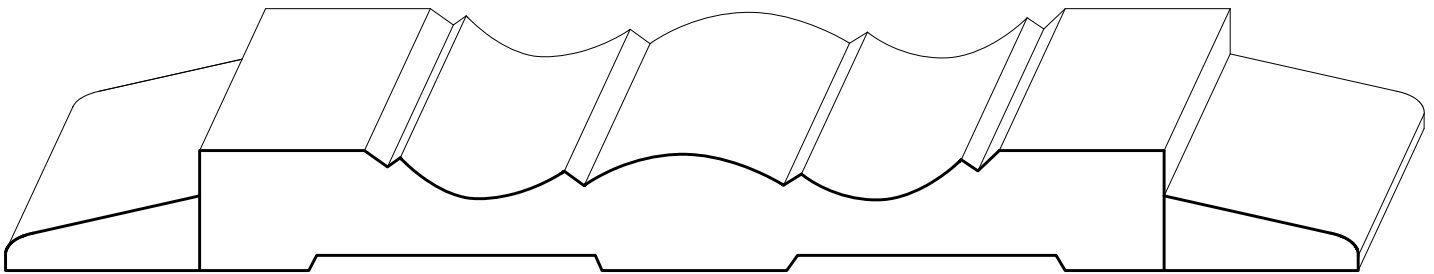

Wood Combination - Art Deco

13851 STATION ROAD, MIDDLEFIELD, OHIO 44062
P. 440-834-3420 OR 1-877-708-4095 E. SALES@MOULDINGSONE.COM
HOURS: MON.-FRI. 8AM-4:30PM, SAT. 8AM-12NOON
www.mouldingsone.com

CALL OR EMAIL TO REQUEST A QUOTE