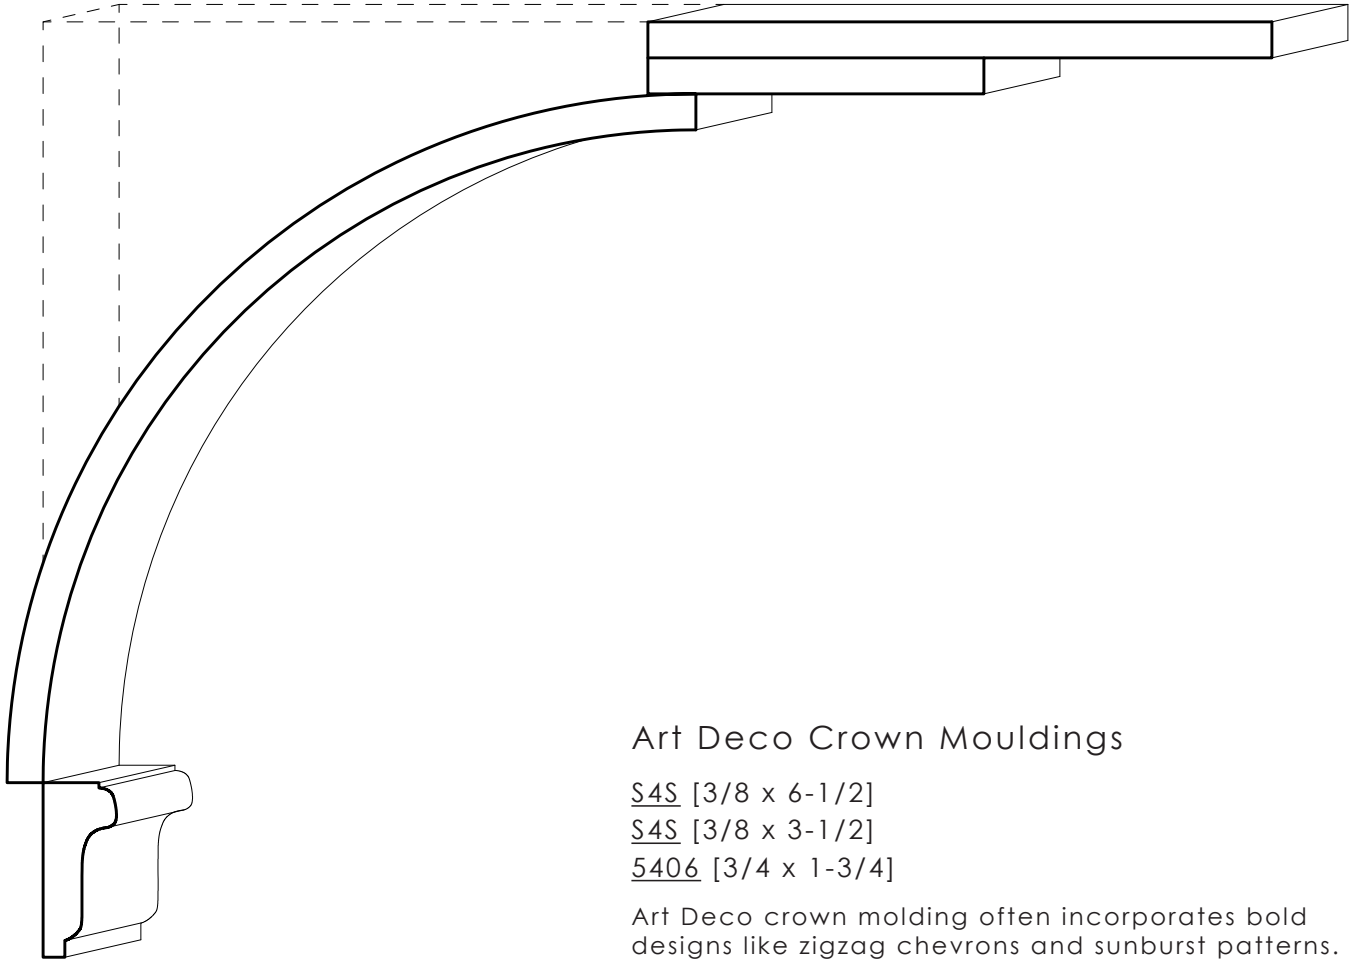

MOULDINGS ONE

Scale 1/2" = 1"

Art Deco Crown Mouldings

S4S [3/8 x 6-1/2]

S4S [3/8 x 3-1/2]

5406 [3/4 x 1-3/4]

Art Deco crown molding often incorporates bold designs like zigzag chevrons and sunburst patterns. Crown molding in homes of this era also incorporate flat planes and large arches to create a sense of grandeur, emblematic of this period. It can be painted in bright, contrasting colors.

MOULDINGS ONE

Scale 1/2" = 1"

Art Deco Wainscot

9102 Modified [1 x 1-1/4]

8918 [3/4 x 5-1/2]

1109 [5/8 x 3]

Art Deco wainscoting features clean lines, and simple geometric design. The wainscoting was usually paneled, with a chair rail or dado rail separating the upper and lower section of the wall.

MOULDINGS ONE

Art Deco Baseboard

1109 [5/8 x 3]

Baseboard in Art Deco period homes includes geometric shapes and symmetrical designs – particularly relying upon stepped or angled sections. Often, the base molding is the same height as the door casing.

Art Deco Door Decoration

5104 [5/16 x 1-3/4]

1030 Modified [5/8 x 5]

Door decoration was common in Art Deco homes. These decorations could be as ornate as intricate wood carvings to S4S shapes with eased edges.