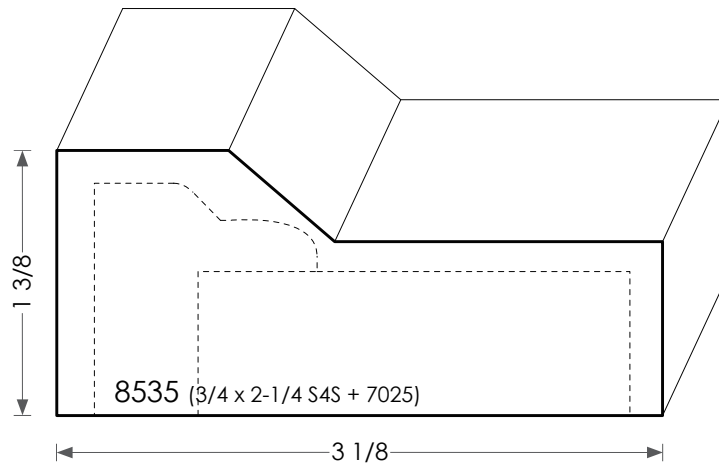

# MOULDINGS ONE

Wood Plinth Block - 8535

PHYSICAL ADDRESS: 13851 STATION ROAD, MIDDLEFIELD, OHIO 44062  
MAILING ADDRESS: THE HARDWOOD LUMBER COMPANY - P.O. BOX 15 BURTON, OHIO 44021  
P. 440-834-3420 OR 1-877-708-4095 F. 440-834-3422  
HOURS: MON.-FRI. 8AM-4:30PM, SAT. 8AM-12NOON  
[www.mouldingsone.com](http://www.mouldingsone.com)