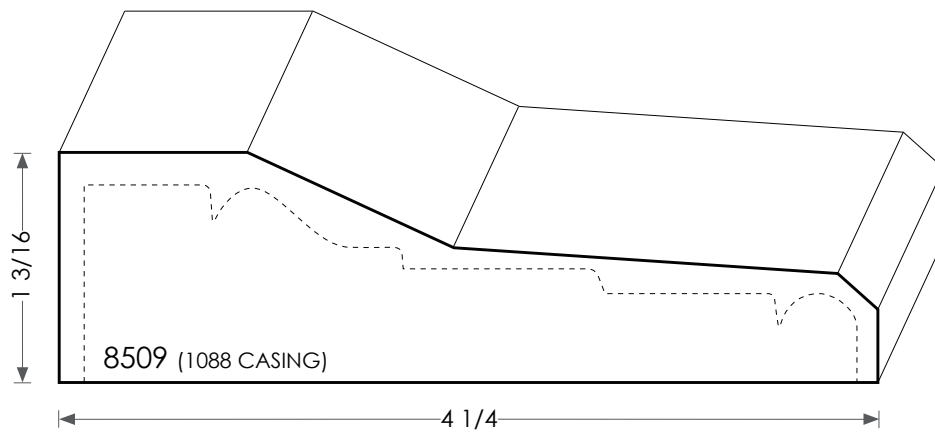

MOULDINGS ONE

Wood Plinth Block - 8509

PHYSICAL ADDRESS: 13851 STATION ROAD, MIDDLEFIELD, OHIO 44062
MAILING ADDRESS: THE HARDWOOD LUMBER COMPANY - P.O. BOX 15 BURTON, OHIO 44021
P. 440-834-3420 OR 1-877-708-4095 F. 440-834-3422
HOURS: MON.-FRI. 8AM-4:30PM, SAT. 8AM-12NOON
www.mouldingsone.com