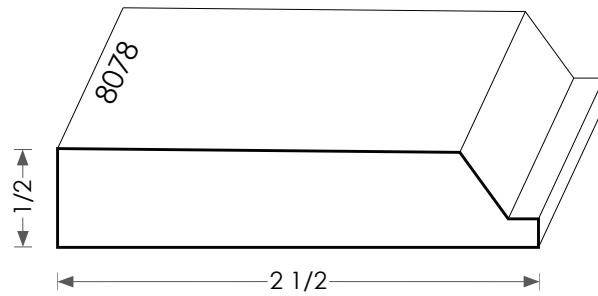

MOULDINGS ONE

Wood Door Stop - 8078

PHYSICAL ADDRESS: 13851 STATION ROAD, MIDDLEFIELD, OHIO 44062

MAILING ADDRESS: THE HARDWOOD LUMBER COMPANY - P.O. BOX 15 BURTON, OHIO 44021

P. 440-834-3420 OR 1-877-708-4095 F. 440-834-3422