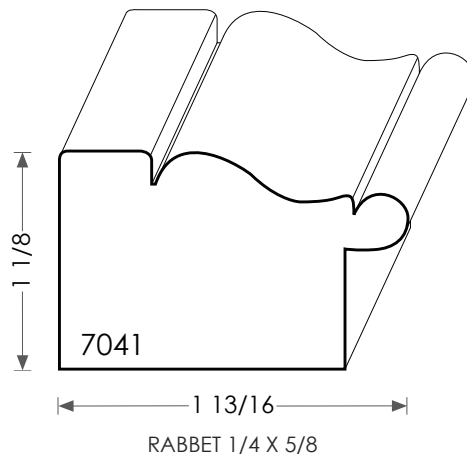

MOULDINGS ONE

Backband thickness can be modified
to match casing dimensions.

Wood Backband - 7041

PHYSICAL ADDRESS: 13851 STATION ROAD, MIDDLEFIELD, OHIO 44062
MAILING ADDRESS: THE HARDWOOD LUMBER COMPANY - P.O. BOX 15 BURTON, OHIO 44021
P. 440-834-3420 OR 1-877-708-4095 F. 440-834-3422
HOURS: MON.-FRI. 8AM-4:30PM, SAT. 8AM-12NOON
www.mouldingsone.com