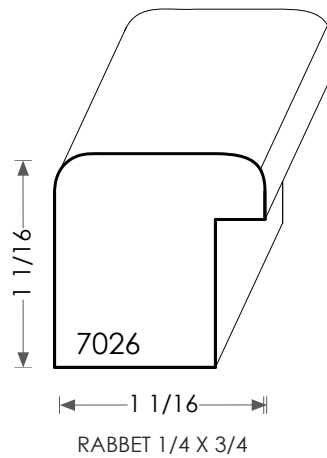

MOULDINGS ONE

Backband thickness can be modified
to match casing dimensions.

Wood Backband - 7026

PHYSICAL ADDRESS: 13851 STATION ROAD, MIDDLEFIELD, OHIO 44062
MAILING ADDRESS: THE HARDWOOD LUMBER COMPANY - P.O. BOX 15 BURTON, OHIO 44021
P. 440-834-3420 OR 1-877-708-4095 F. 440-834-3422
HOURS: MON.-FRI. 8AM-4:30PM, SAT. 8AM-12NOON
www.mouldingsone.com