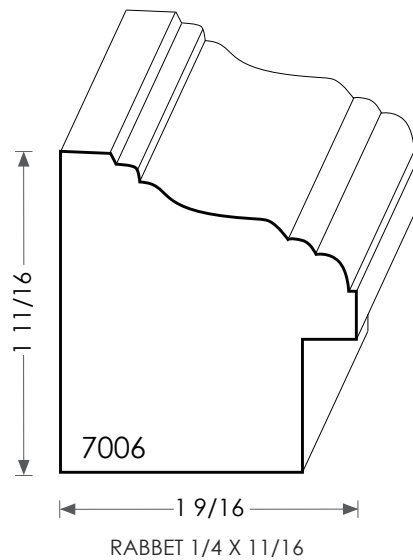

MOULDINGS ONE

Backband thickness can be modified
to match casing dimensions.

Wood Backband - 7006

PHYSICAL ADDRESS: 13851 STATION ROAD, MIDDLEFIELD, OHIO 44062
MAILING ADDRESS: THE HARDWOOD LUMBER COMPANY - P.O. BOX 15 BURTON, OHIO 44021
P. 440-834-3420 OR 1-877-708-4095 F. 440-834-3422
HOURS: MON.-FRI. 8AM-4:30PM, SAT. 8AM-12NOON
www.mouldingsone.com