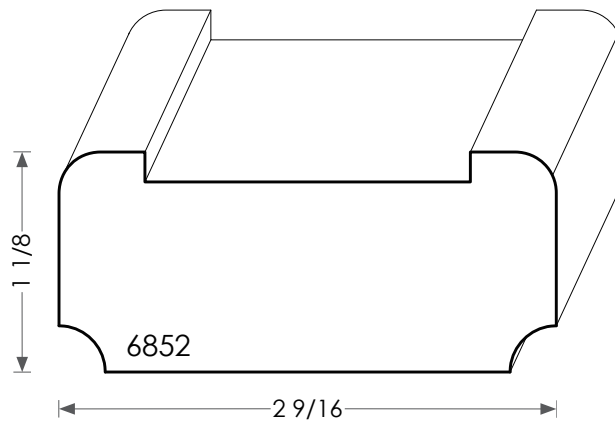

MOULDINGS ONE

Shoerails can be plowed
for custom widths.

Wood Shoerail - 6852

PHYSICAL ADDRESS: 13851 STATION ROAD, MIDDLEFIELD, OHIO 44062
MAILING ADDRESS: THE HARDWOOD LUMBER COMPANY - P.O. BOX 15 BURTON, OHIO 44021
P. 440-834-3420 OR 1-877-708-4095 F. 440-834-3422
HOURS: MON.-FRI. 8AM-4:30PM, SAT. 8AM-12NOON
www.mouldingsone.com