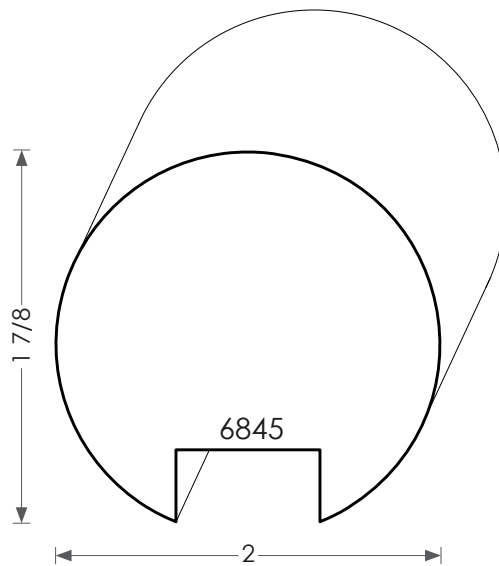

MOULDINGS ONE

Handrails can be plowed
for custom widths.

Wood Handrail - 6845

PHYSICAL ADDRESS: 13851 STATION ROAD, MIDDLEFIELD, OHIO 44062
MAILING ADDRESS: THE HARDWOOD LUMBER COMPANY - P.O. BOX 15 BURTON, OHIO 44021
P. 440-834-3420 OR 1-877-708-4095 F. 440-834-3422
HOURS: MON.-FRI. 8AM-4:30PM, SAT. 8AM-12NOON
www.mouldingsone.com