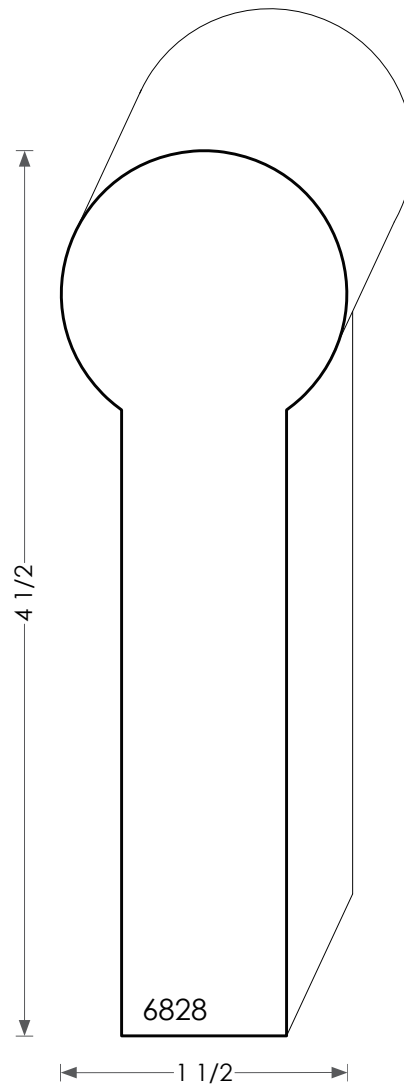

# MOULDINGS ONE

Handrails can be plowed  
for custom widths.

Wood Handrail - 6828

PHYSICAL ADDRESS: 13851 STATION ROAD, MIDDLEFIELD, OHIO 44062  
MAILING ADDRESS: THE HARDWOOD LUMBER COMPANY - P.O. BOX 15 BURTON, OHIO 44021  
P. 440-834-3420 OR 1-877-708-4095 F. 440-834-3422  
HOURS: MON.-FRI. 8AM-4:30PM, SAT. 8AM-12NOON  
[www.mouldingsone.com](http://www.mouldingsone.com)