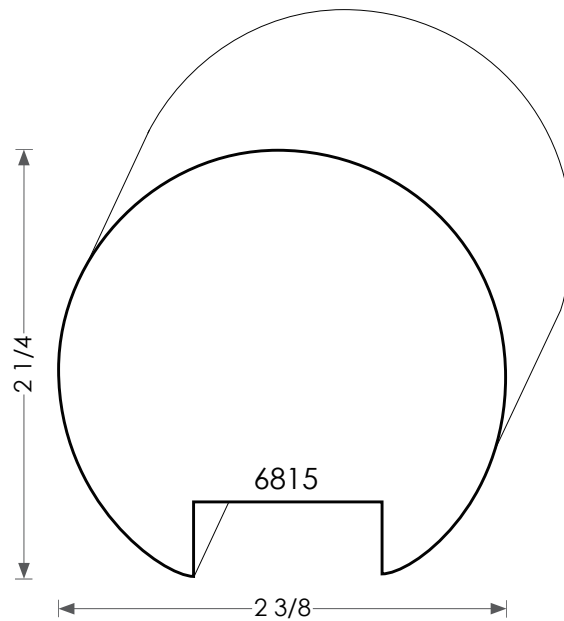

MOULDINGS ONE

Handrails can be plowed
for custom widths.

Wood Handrail - 6815

PHYSICAL ADDRESS: 13851 STATION ROAD, MIDDLEFIELD, OHIO 44062
MAILING ADDRESS: THE HARDWOOD LUMBER COMPANY - P.O. BOX 15 BURTON, OHIO 44021
P. 440-834-3420 OR 1-877-708-4095 F. 440-834-3422
HOURS: MON.-FRI. 8AM-4:30PM, SAT. 8AM-12NOON
www.mouldingsone.com