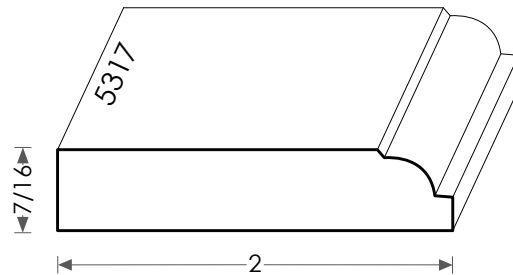

# MOULDINGS ONE

Wood Door Stop - 5317

PHYSICAL ADDRESS: 13851 STATION ROAD, MIDDLEFIELD, OHIO 44062

MAILING ADDRESS: THE HARDWOOD LUMBER COMPANY - P.O. BOX 15 BURTON, OHIO 44021

P. 440-834-3420 OR 1-877-708-4095 F. 440-834-3422