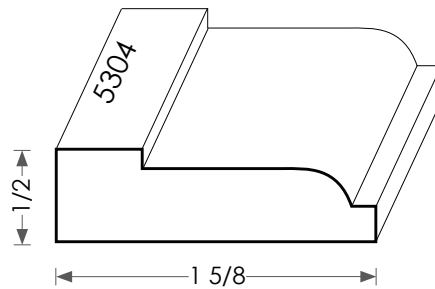

MOULDINGS ONE

Wood Door Stop - 5304

PHYSICAL ADDRESS: 13851 STATION ROAD, MIDDLEFIELD, OHIO 44062

MAILING ADDRESS: THE HARDWOOD LUMBER COMPANY - P.O. BOX 15 BURTON, OHIO 44021

P. 440-834-3420 OR 1-877-708-4095 F. 440-834-3422