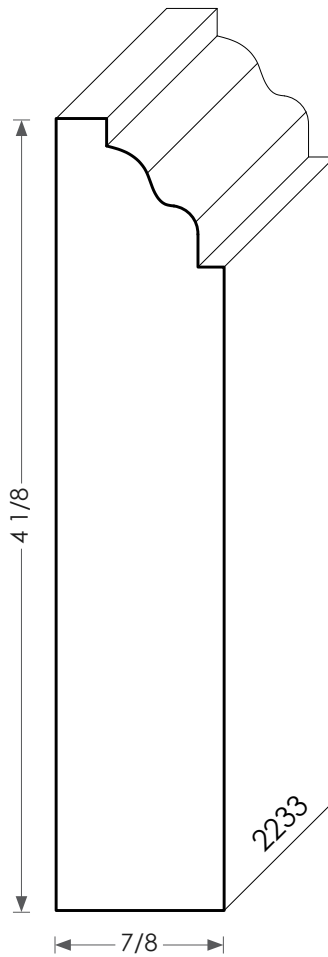

MOULDINGS ONE

Most baseboards can be modified for height

Wood Baseboard - 2233

PHYSICAL ADDRESS: 13851 STATION ROAD, MIDDLEFIELD, OHIO 44062
MAILING ADDRESS: THE HARDWOOD LUMBER COMPANY - P.O. BOX 15 BURTON, OHIO 44021
P. 440-834-3420 OR 1-877-708-4095 F. 440-834-3422
HOURS: MON.-FRI. 8AM-4:30PM, SAT. 8AM-12NOON
www.mouldingsone.com