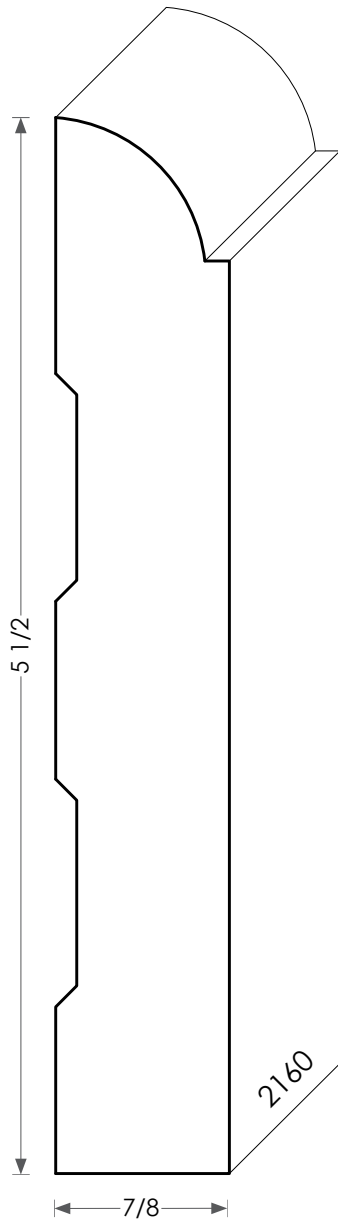

MOULDINGS ONE

Most baseboards can be modified for height

Wood Baseboard - 2160

PHYSICAL ADDRESS: 13851 STATION ROAD, MIDDLEFIELD, OHIO 44062
MAILING ADDRESS: THE HARDWOOD LUMBER COMPANY - P.O. BOX 15 BURTON, OHIO 44021
P. 440-834-3420 OR 1-877-708-4095 F. 440-834-3422
HOURS: MON.-FRI. 8AM-4:30PM, SAT. 8AM-12NOON
www.mouldingsone.com