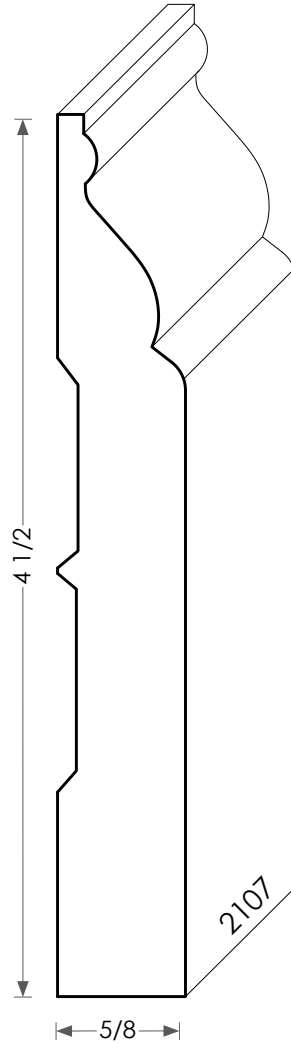

# MOULDINGS ONE

Most baseboards can be modified for height

Wood Baseboard - 2107

PHYSICAL ADDRESS: 13851 STATION ROAD, MIDDLEFIELD, OHIO 44062  
MAILING ADDRESS: THE HARDWOOD LUMBER COMPANY - P.O. BOX 15 BURTON, OHIO 44021  
P. 440-834-3420 OR 1-877-708-4095 F. 440-834-3422  
HOURS: MON.-FRI. 8AM-4:30PM, SAT. 8AM-12NOON  
[www.mouldingsone.com](http://www.mouldingsone.com)