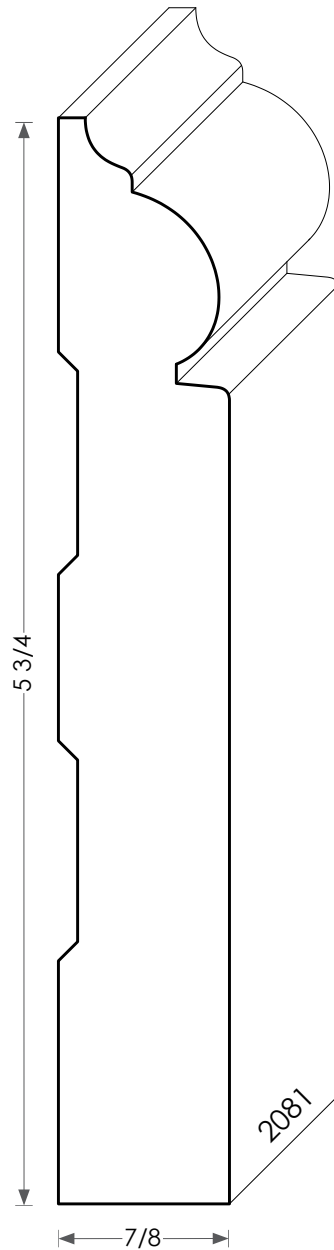

MOULDINGS ONE

Most baseboards can be modified for height

Wood Baseboard - 2081

PHYSICAL ADDRESS: 13851 STATION ROAD, MIDDLEFIELD, OHIO 44062
MAILING ADDRESS: THE HARDWOOD LUMBER COMPANY - P.O. BOX 15 BURTON, OHIO 44021
P. 440-834-3420 OR 1-877-708-4095 F. 440-834-3422
HOURS: MON.-FRI. 8AM-4:30PM, SAT. 8AM-12NOON
www.mouldingsone.com