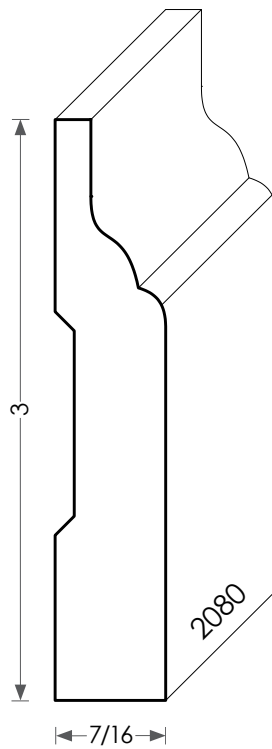

MOULDINGS ONE

Most baseboards can be modified for height

Wood Baseboard - 2080

PHYSICAL ADDRESS: 13851 STATION ROAD, MIDDLEFIELD, OHIO 44062
MAILING ADDRESS: THE HARDWOOD LUMBER COMPANY - P.O. BOX 15 BURTON, OHIO 44021
P. 440-834-3420 OR 1-877-708-4095 F. 440-834-3422
HOURS: MON.-FRI. 8AM-4:30PM, SAT. 8AM-12NOON
www.mouldingsone.com