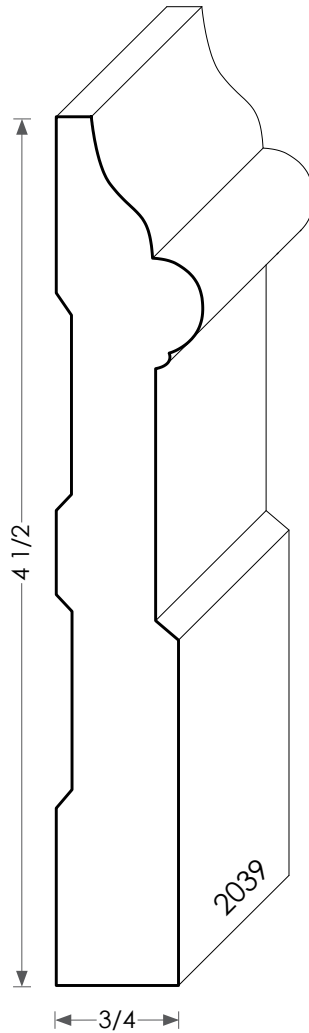

MOULDINGS ONE

Most baseboards can be modified for height

Wood Baseboard - 2039

PHYSICAL ADDRESS: 13851 STATION ROAD, MIDDLEFIELD, OHIO 44062
MAILING ADDRESS: THE HARDWOOD LUMBER COMPANY - P.O. BOX 15 BURTON, OHIO 44021
P. 440-834-3420 OR 1-877-708-4095 F. 440-834-3422
HOURS: MON.-FRI. 8AM-4:30PM, SAT. 8AM-12NOON
www.mouldingsone.com