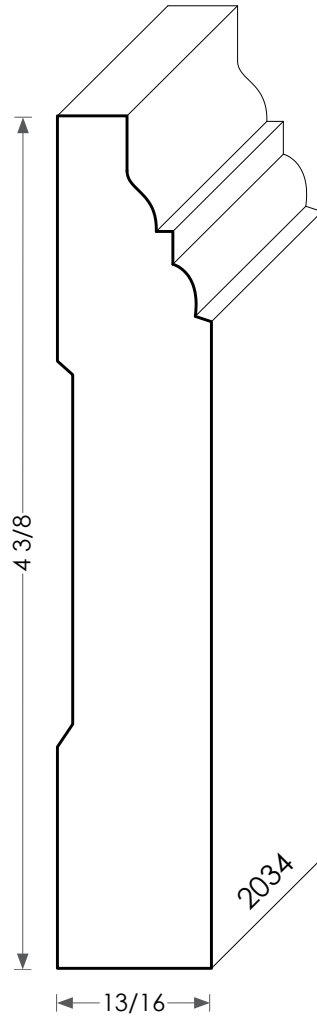

# MOULDINGS ONE

Most baseboards can be modified for height

Wood Baseboard - 2034

PHYSICAL ADDRESS: 13851 STATION ROAD, MIDDLEFIELD, OHIO 44062  
MAILING ADDRESS: THE HARDWOOD LUMBER COMPANY - P.O. BOX 15 BURTON, OHIO 44021  
P. 440-834-3420 OR 1-877-708-4095 F. 440-834-3422  
HOURS: MON.-FRI. 8AM-4:30PM, SAT. 8AM-12NOON  
[www.mouldingsone.com](http://www.mouldingsone.com)