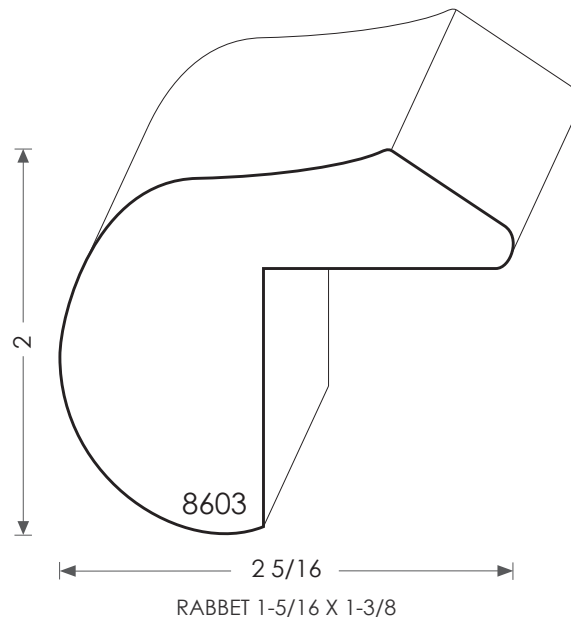

MOULDINGS ONE

Wood Bar Rail - 8603

PHYSICAL ADDRESS: 13851 STATION ROAD, MIDDLEFIELD, OHIO 44062
MAILING ADDRESS: THE HARDWOOD LUMBER COMPANY - P.O. BOX 15 BURTON, OHIO 44021
P. 440-834-3420 OR 1-877-708-4095 F. 440-834-3422
HOURS: MON.-FRI. 8AM-4:30PM, SAT. 8AM-12NOON
www.mouldingsone.com