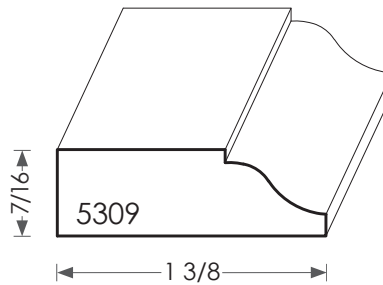

# MOULDINGS ONE

Wood Door Stop - 5309

PHYSICAL ADDRESS: 13851 STATION ROAD, MIDDLEFIELD, OHIO 44062

MAILING ADDRESS: THE HARDWOOD LUMBER COMPANY - P.O. BOX 15 BURTON, OHIO 44021

P. 440-834-3420 OR 1-877-708-4095 F. 440-834-3422