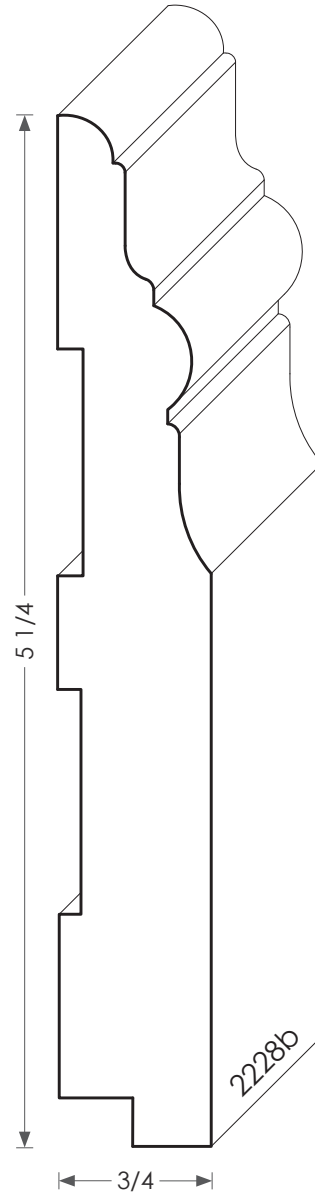

# MOULDINGS ONE

Most baseboards can be modified for height

Wood Baseboard - 2228b

PHYSICAL ADDRESS: 13851 STATION ROAD, MIDDLEFIELD, OHIO 44062  
MAILING ADDRESS: THE HARDWOOD LUMBER COMPANY - P.O. BOX 15 BURTON, OHIO 44021  
P. 440-834-3420 OR 1-877-708-4095 F. 440-834-3422  
HOURS: MON.-FRI. 8AM-4:30PM, SAT. 8AM-12NOON  
[www.mouldingsone.com](http://www.mouldingsone.com)