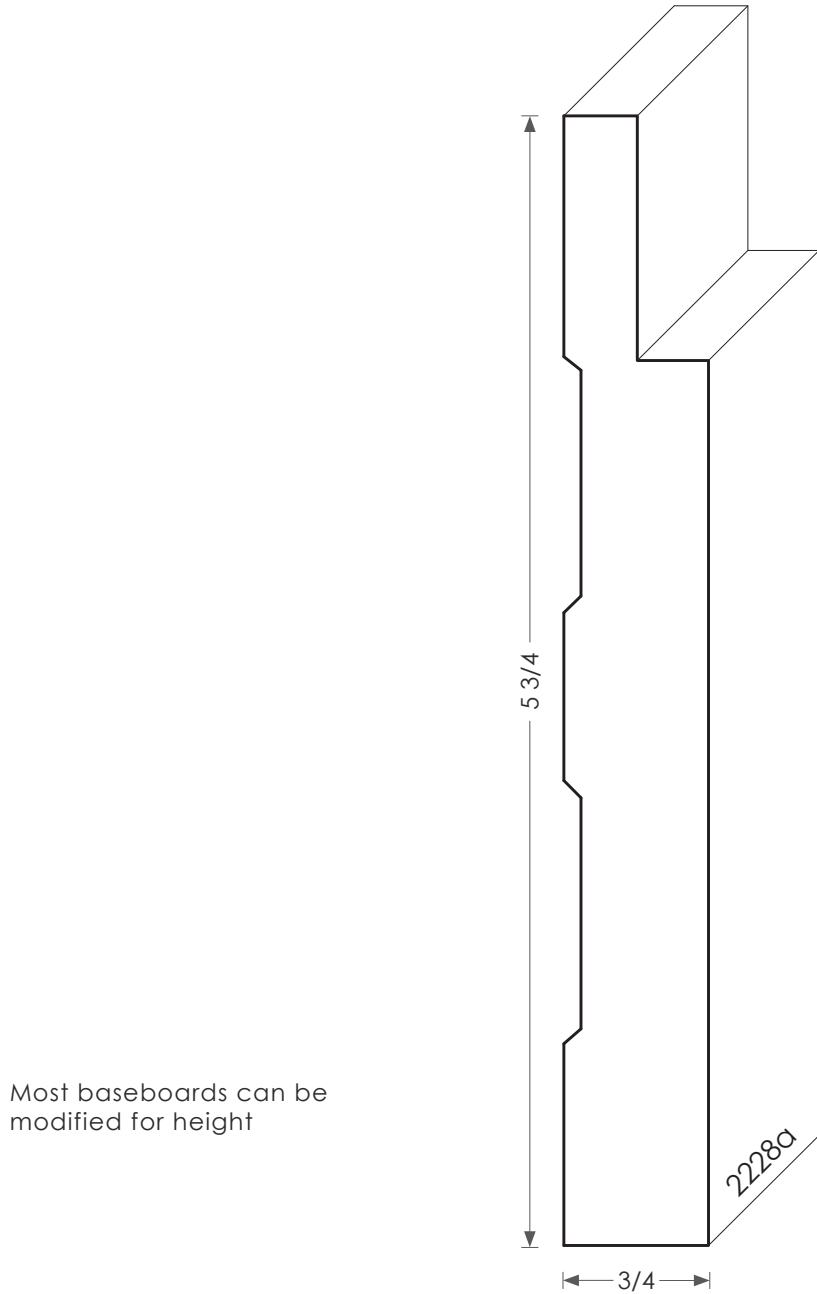

# MOULDINGS ONE

Wood Baseboard - 2228a

PHYSICAL ADDRESS: 13851 STATION ROAD, MIDDLEFIELD, OHIO 44062  
MAILING ADDRESS: THE HARDWOOD LUMBER COMPANY - P.O. BOX 15 BURTON, OHIO 44021  
P. 440-834-3420 OR 1-877-708-4095 F. 440-834-3422  
HOURS: MON.-FRI. 8AM-4:30PM, SAT. 8AM-12NOON  
[www.mouldingsone.com](http://www.mouldingsone.com)