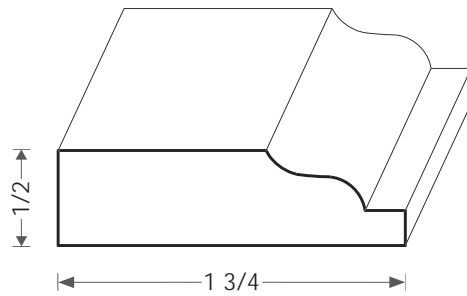

MOULDINGS ONE

WOOD DOOR STOP - 5318

PHYSICAL ADDRESS: 13851 STATION ROAD, MIDDLEFIELD, OHIO 44062
MAILING ADDRESS: THE HARDWOOD LUMBER COMPANY - P.O. BOX 15 BURTON, OHIO 44021
P 440-834-3420 OR 1-877-708-4095 F 440-834-3422
HOURS: MON-FRI 8AM-4:30PM, SAT 8AM-12NOON
MOULDINGSONE.COM