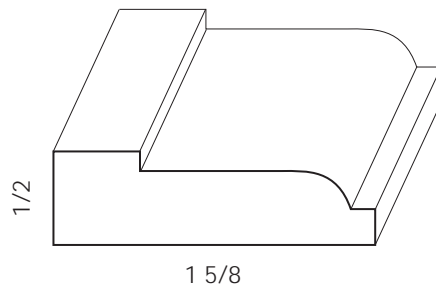

Mouldings One

Wood Door Stop - 5304

Physical Address: 13851 Station Road, Middlefield, Ohio 44062
Mailing Address: The Hardwood Lumber Company - P.O. Box 15 Burton, Ohio 44021
p. 440-834-3420 or 1-877-708-4095 f. 440-834-3422
hours: Mon.-Fri. 8am-4:30pm, Sat. 8am-12noon
www.mouldingsone.com