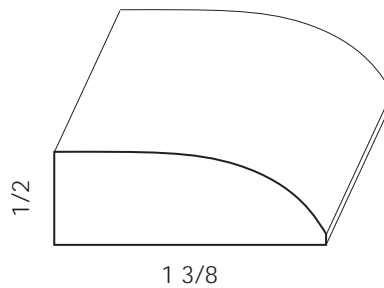

## Wood Door Stop - 5302

Physical Address: 13851 Station Road, Middlefield, Ohio 44062  
Mailing Address: The Hardwood Lumber Company - P.O. Box 15 Burton, Ohio 44021  
p. 440-834-3420 or 1-877-708-4095 f. 440-834-3422  
hours: Mon.-Fri. 8am-4:30pm, Sat. 8am-12noon  
[www.mouldingsone.com](http://www.mouldingsone.com)